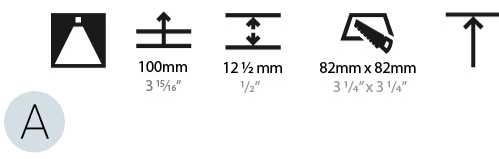

GENERAL

Series: Magiq
 Subseries: Magiq 2x2 Cell
 Brand: Prolicht
 Division: Architectural
 Mounting Type: Trimless
 Mounting Location: Ceiling
 Subcategory: Downlight

PHYSICAL

Shape: Square
 Length (mm): 70
 Length (in): 2 ¾
 Width (mm): 70
 Width (in): 2 ¾
 Height (mm): 65
 Height (in): 2 9/16
 Ceiling Thickness (mm): 12.5
 Ceiling Thickness (in): 1/2
 Min. Recessing Depth (mm): 100
 Min. Recessing Depth (in): 3 15/16
 Light Distribution: Downlight
 Weight (kg): 0.428
 Weight (lbs): 0.94
 Fixture Finish: BLK / WHI
 Fixture Material: Aluminum Die Cast
 Cut-out Measurements: 82mm / 3 1/4" x 42mm / 1 5/8"
 Upon Request: Unique Ceiling Thickness

LED

Number of LEDs: 4
 Color Temperature (°K): 2700 / 3000 / 3500 / 4000
 Max. Delivered Lumen (lm): 780 / 830 / 833 / 850
 CRI: >90 CRI
 Lamp Life (hrs): 50000
 Upon Request: Special Color Temperature

OPTICAL

Reflector: 10 / 20 / 40
 Upon Request: Special Beam Angles

RATINGS AND CERTIFICATIONS

Certified By: CSA Certified to UL and CSA Standards
 IP rating: IP20

MAGIQ 2X2 CELL TRIMLESS

A35618-

PROJECT _____

GENERAL

Series: Magiq
 Subseries: Magiq 2x2 Cell
 Brand: Prolicht
 Division: Architectural
 Mounting Type: Recessed
 Mounting Location: Ceiling
 Subcategory: Downlight

PHYSICAL

Shape: Square
 Length (mm): 90
 Length (in): 3 ⁹/₁₆
 Width (mm): 80
 Width (in): 3 ¹/₈
 Height (mm): 64
 Height (in): 2 ¹/₂
 Ceiling Thickness (mm): 10 / 12.5 / 15 / 25 / 30
 Ceiling Thickness (in): 3/8 or 1/2 or 9/16 or 1 or 1 3/16
 Min. Recessing Depth (mm): 100
 Min. Recessing Depth (in): 3 ¹⁵/₁₆
 Light Distribution: Downlight
 Weight (kg): 0.323
 Weight (lbs): 0.71
 Fixture Finish: SSR / BKV / CWI / CRY / HAB / UFT / ITA / RUA / FTG / MYG / LOD / PUS / FRO / FUP / KIA / POP / BLS / SPG / MEY / GOH / GUM / CHC / COM / ABZ / JAG / OBR / MOS / ROR
 Holder Finish: WHI / BLK
 Fixture Material: Aluminum Die Cast
 Cut-out Measurements: 73mm / 2 7/8" x 83mm / 3 1/4"